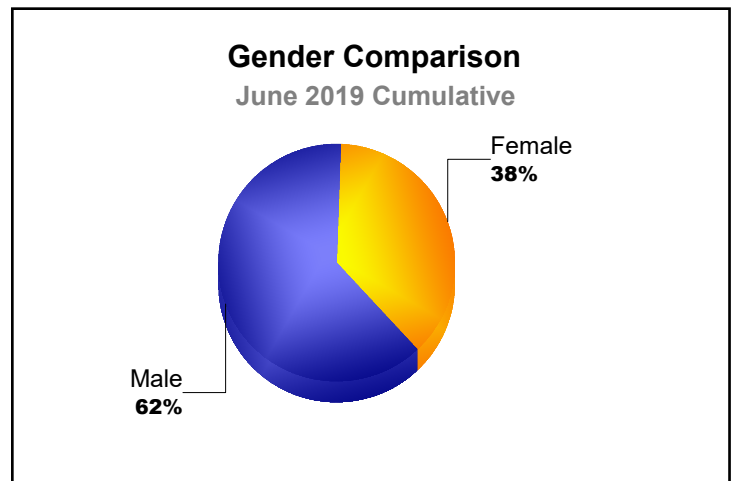

Year	New Clubs	Dropped Clubs	Gain/ Loss Clubs	New Members	Charter Members	Reinstate Members	Transfer Members	Total Member Added	Total Members Dropped	Gain/ Loss Members
2014-2015	0	0	0	71	2	2	4	79	-81	-2
2015-2016	1	-2	-1	93	28	10	8	139	-138	1
2016-2017	2	-1	1	77	53	2	8	140	-71	69
2017-2018	0	0	0	80	0	5	4	89	-156	-67
2018-2019	0	0	0	107	1	4	1	113	-85	28
Average	1	-1	0	86	17	5	5	112	-106	6