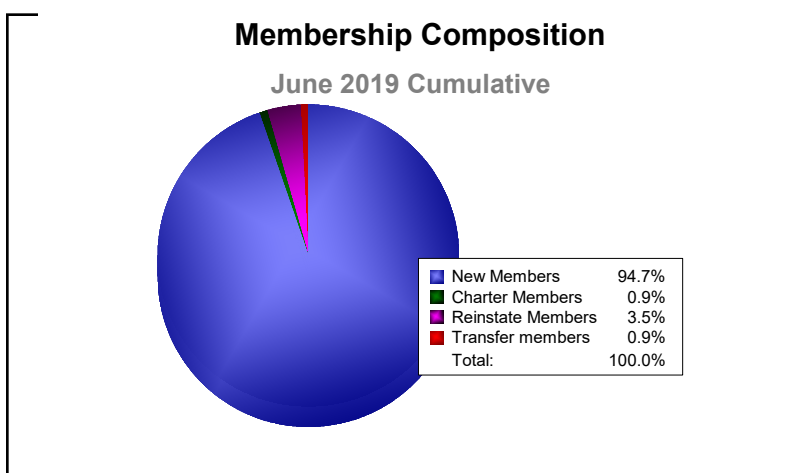

Year	New Clubs	Dropped Clubs	Gain/ Loss Clubs	New Members	Charter Members	Reinstate Members	Transfer Members	Total Member Added	Total Members Dropped	Gain/ Loss Members
2014-2015	0	0	0	71	2	2	4	79	-81	-2
2015-2016	1	-2	-1	93	28	10	8	139	-138	1
2016-2017	2	-1	1	77	53	2	8	140	-71	69
2017-2018	0	0	0	80	0	5	4	89	-156	-67
2018-2019	0	0	0	107	1	4	1	113	-85	28
Average	1	-1	0	86	17	5	5	112	-106	6

Year	New Clubs	Dropped Clubs	Gain/ Loss Clubs	New Members	Charter Members	Reinstate Members	Transfer Members	Total Member Added	Total Members Dropped	Gain/ Loss Members
2014-2015	0	-1	-1	78	0	3	2	83	-35	48
2015-2016	0	0	0	91	0	2	0	93	-46	47
2016-2017	0	0	0	35	0	1	3	39	-99	-60
2017-2018	0	0	0	36	4	3	3	46	-51	-5
2018-2019	1	0	1	67	21	0	0	88	-34	54
Average	0	0	0	61	5	2	2	70	-53	17