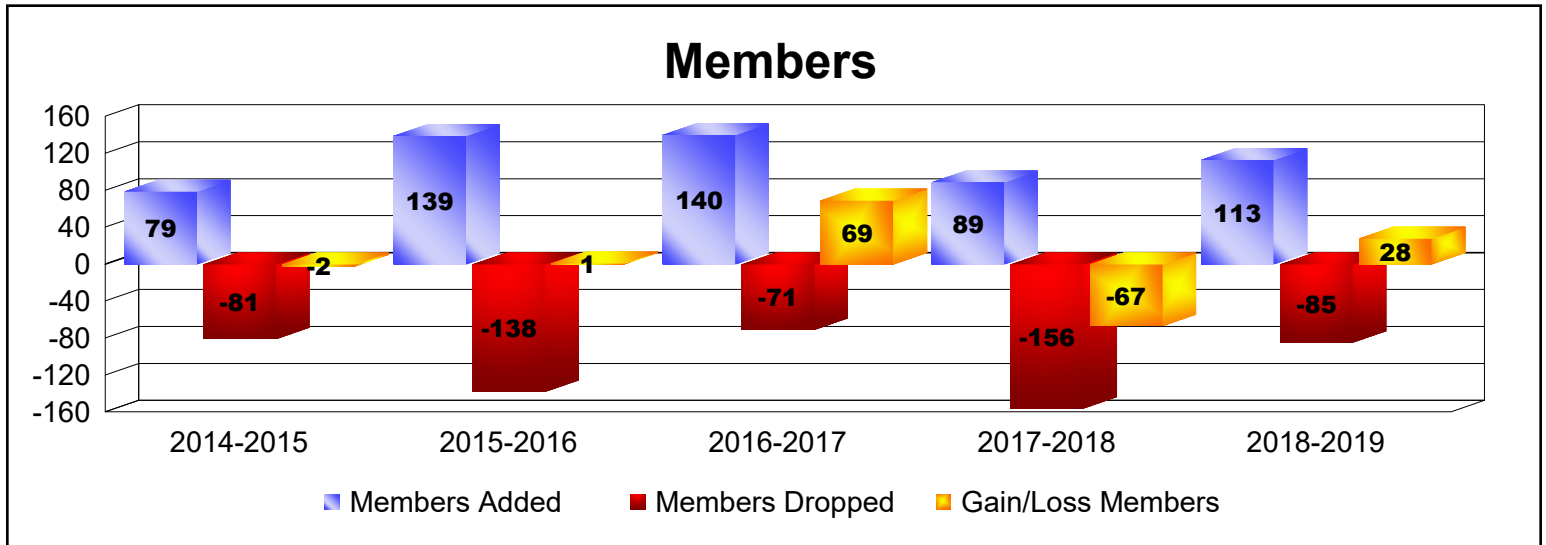

Year	New Clubs	Dropped Clubs	Gain/ Loss Clubs	New Members	Charter Members	Reinstate Members	Transfer Members	Total Member Added	Total Members Dropped	Gain/ Loss Members
2014-2015	0	0	0	71	2	2	4	79	-81	-2
2015-2016	1	-2	-1	93	28	10	8	139	-138	1
2016-2017	2	-1	1	77	53	2	8	140	-71	69
2017-2018	0	0	0	80	0	5	4	89	-156	-67
2018-2019	0	0	0	107	1	4	1	113	-85	28
Average	1	-1	0	86	17	5	5	112	-106	6

Year	New Clubs	Dropped Clubs	Gain/ Loss Clubs	New Members	Charter Members	Reinstate Members	Transfer Members	Total Member Added	Total Members Dropped	Gain/ Loss Members
2014-2015	0	-1	-1	78	0	3	2	83	-35	48
2015-2016	0	0	0	91	0	2	0	93	-46	47
2016-2017	0	0	0	35	0	1	3	39	-99	-60
2017-2018	0	0	0	36	4	3	3	46	-51	-5
2018-2019	1	0	1	67	21	0	0	88	-34	54
Average	0	0	0	61	5	2	2	70	-53	17