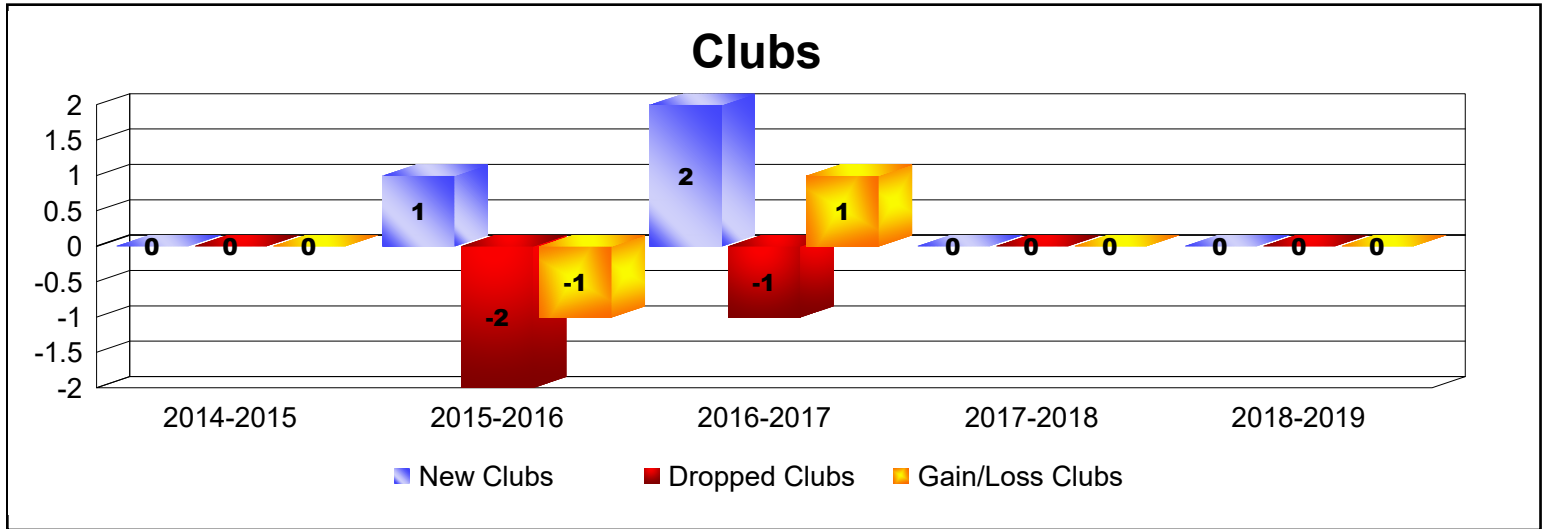

Year	New Clubs	Dropped Clubs	Gain/ Loss Clubs	New Members	Charter Members	Reinstate Members	Transfer Members	Total Member Added	Total Members Dropped	Gain/ Loss Members
2014-2015	0	0	0	71	2	2	4	79	-81	-2
2015-2016	1	-2	-1	93	28	10	8	139	-138	1
2016-2017	2	-1	1	77	53	2	8	140	-71	69
2017-2018	0	0	0	80	0	5	4	89	-156	-67
2018-2019	0	0	0	107	1	4	1	113	-85	28
Average	1	-1	0	86	17	5	5	112	-106	6

Year	New Clubs	Dropped Clubs	Gain/ Loss Clubs	New Members	Charter Members	Reinstate Members	Transfer Members	Total Member Added	Total Members Dropped	Gain/ Loss Members
2014-2015	0	-1	-1	78	0	3	2	83	-35	48
2015-2016	0	0	0	91	0	2	0	93	-46	47
2016-2017	0	0	0	35	0	1	3	39	-99	-60
2017-2018	0	0	0	36	4	3	3	46	-51	-5
2018-2019	1	0	1	67	21	0	0	88	-34	54
Average	0	0	0	61	5	2	2	70	-53	17